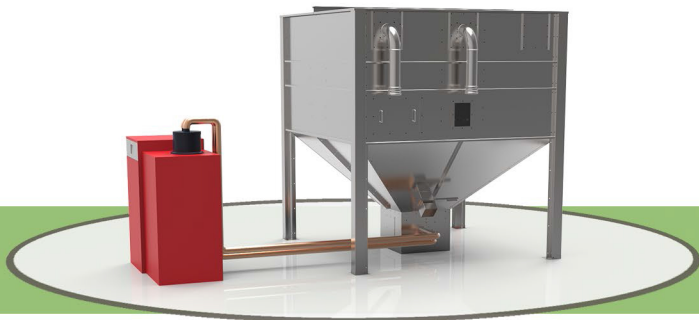

Biomass Silo Systems

W102-4 10 Tonne Pellet Silo

This 2.4m Square footprint silo provides a robust, reliable and cost effective means of storing your wood pellet fuel and can come in both indoor and outdoor models. Manufactured from galvanised steel they are designed to be flat packed allowing them to be delivered direct to site for quick and easy assembly.

The feed outlet is suitable for either auger or vacuum extraction and a range of optional extras allow users to customise the silo in their exact requirements

Product Code	W102-4
Diameter	2.4m
Height	4.37m
Volume	19.94m ³
Useful Capacity	11.35 Tonnes
Flat Packed Dimensions	(L) 2500mm X (W) 1250mm X (H) 1250mm
Empty Weight	400kg
Approx Assembly Time	3-4 hours

Manual Extraction Chute
For withdrawing pellets can be placed on any side.

Feed Shut Off Slide
To isolate the feedbox during cleaning filling or maintenance.

Feed Outlet
Choice of standard Auger or vacuum feed outlets.

Feed Options

Rigid Auger

For short auger runs we supply 3-4m long straight augers which collect from the outlet and transport them to the boilers day hopper

Flexi Auger

When short straight run is not possible we can supply flexi augers ranging from 3-10m. These are supplied with 2 X 45 degree bends allowing flexibility in the auger run