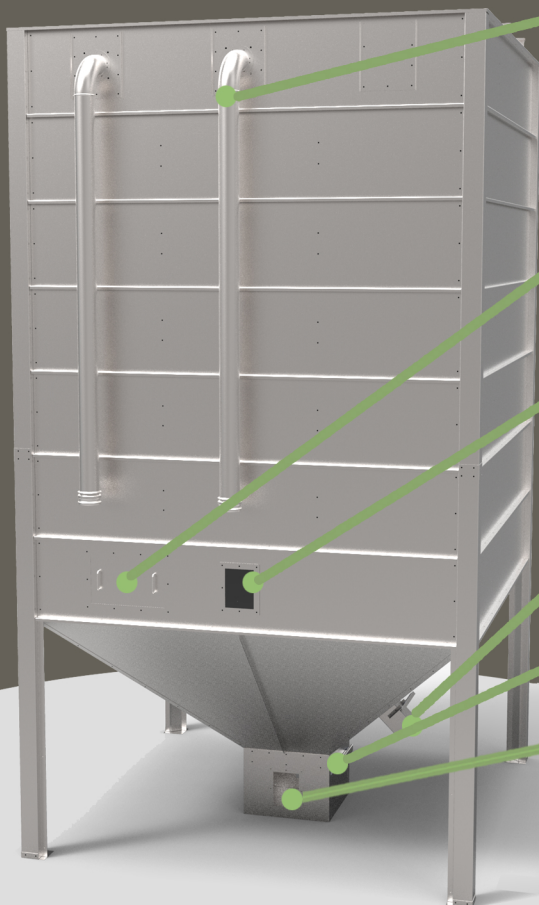

Biomass Silo Systems

W102-4 10 Tonne Pellet Silo

This 2.4m Square footprint silo provides a robust, reliable and cost effective means of storing your wood pellet fuel and can come in both indoor and outdoor models. Manufactured from galvanised steel they are designed to be flat packed allowing them to be delivered direct to site for quick and easy assembly.

The feed outlet is suitable for either auger or vacuum extraction and a range of optional extras allow users to customise the silo in their exact requirements

Product Code	W102-4
Diameter	2.4m
Height	4.37m
Volume	19.94m ³
Useful Capacity	11.35 Tonnes
Flat Packed Dimensions	(L) 2500mm X (W) 1250mm X (H) 1250mm
Empty Weight	400kg
Approx Assembly Time	3-4 hours

Standard Features

Bulk Delivery Connection
Filling and ventilation pipework with delivery connection.

Bag Filling Panel
For bag filling and periodic cleaning and maintenance.

Inspection Panel
For checking pellet levels.

Manual Extraction Chute
For withdrawing pellets can be placed on any side.

Feed Shut Off Slide
To isolate the feedbox during cleaning filling or maintenance.

Feed Outlet
Choice of standard Auger or vacuum feed outlets.