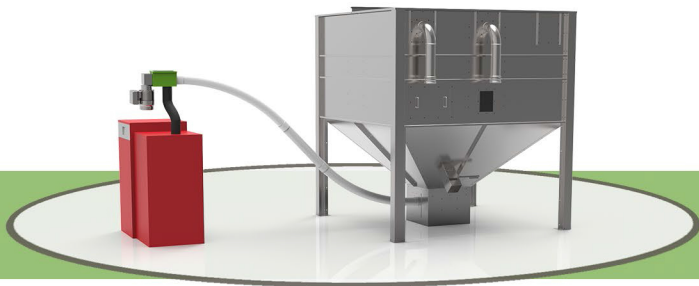

Biomass Silo Systems

W102-4 10 Tonne Pellet Silo

This 2.4m Square footprint silo provides a robust, reliable and cost effective means of storing your wood pellet fuel and can come in both indoor and outdoor models. Manufactured from galvanised steel they are designed to be flat packed allowing them to be delivered direct to site for quick and easy assembly.

The feed outlet is suitable for either auger or vacuum extraction and a range of optional extras allow users to customise the silo in their exact requirements

Product Code	W102-4
Diameter	2.4m
Height	4.37m
Volume	19.94m ³
Useful Capacity	11.35 Tonnes
Flat Packed Dimensions	(L) 2500mm X (W) 1250mm X (H) 1250mm
Empty Weight	400kg
Approx Assembly Time	3-4 hours

Manual Extraction Chute
For withdrawing pellets can be placed on any side.

Feed Shut Off Slide
To isolate the feedbox during cleaning filling or maintenance.

Feed Outlet
Choice of standard Auger or vacuum feed outlets.

Feed Options

Rigid Auger

For short auger runs we supply 3-4m long straight augers which collect from the outlet and transport them to the boilers day hopper

Flexi Auger

When short straight run is not possible we can supply flexi augers ranging from 3-10m. These are supplied with 2 X 45 degree bends allowing flexibility in the auger run