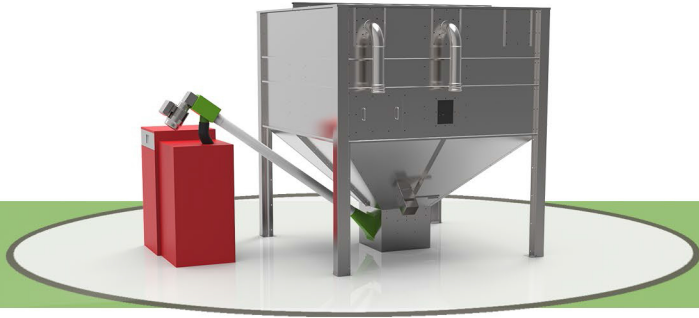

Feed Options

Rigid Auger

For short auger runs we supply 3-4m long straight augers which collect from the outlet and transport them to the boilers day hopper